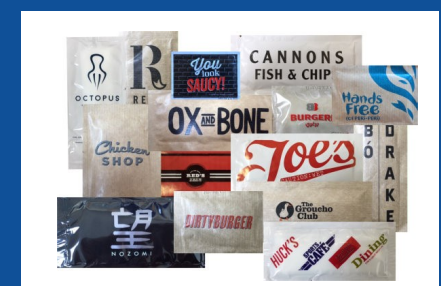

Luxury Hand Wipe 60mm x 130mm sachet | High Quality UV Print - Microwaveable Laminate

Colours	2,000	5,000	10,000	20,000	30,000	50,000	100,000	200,000
1	£ 173.23	£ 105.63	£ 66.10	£ 47.75	£ 42.65	£ 38.28	£ 31.99	£ 29.28
2	£ 191.75	£ 113.67	£ 70.44	£ 49.57	£ 43.92	£ 39.12	£ 32.48	£ 29.60
3	£ 210.26	£ 121.72	£ 74.78	£ 51.39	£ 45.20	£ 39.97	£ 32.96	£ 29.91
4	£ 228.78	£ 129.76	£ 79.12	£ 53.21	£ 46.48	£ 40.81	£ 33.45	£ 30.22

Ultimate Hand Wipe 70mm x 140mm sachet | High Quality UV Print - Microwaveable Laminate

Colours	2,000	5,000	10,000	20,000	30,000	50,000	100,000	200,000
1	£ 264.11	£ 150.97	£ 93.98	£ 63.46	£ 57.73	£ 51.58	£ 43.84	£ 39.20
2	£ 284.73	£ 159.95	£ 98.83	£ 65.49	£ 59.15	£ 52.52	£ 44.38	£ 39.55
3	£ 305.35	£ 168.92	£ 103.68	£ 67.51	£ 60.58	£ 53.47	£ 44.93	£ 39.91
4	£ 325.96	£ 177.90	£ 108.53	£ 69.54	£ 62.01	£ 54.42	£ 45.47	£ 40.26

- Price is rate per 1,000 sachets
- Artwork/Origination - £65.00 per colour
- Fast Turnaround - 4-5 weeks from receipt of artwork & purchase order
- Minty Lemon Fragrance - 3 year shelf life

- EU Approved Formula fully compliant to EU Cosmetic Regulation 2013
- Manufactured in UK and audited to BSEN ISO 9001:2000
- Part Shipment/Call Off's available (additional charges may apply)
- Prices include UK Mainland Delivery and are subject to VAT @ 20%

For more information on other wipes visit:

www.guardpack.co.uk

Tel: 01245 505 807 follow us @mywipe